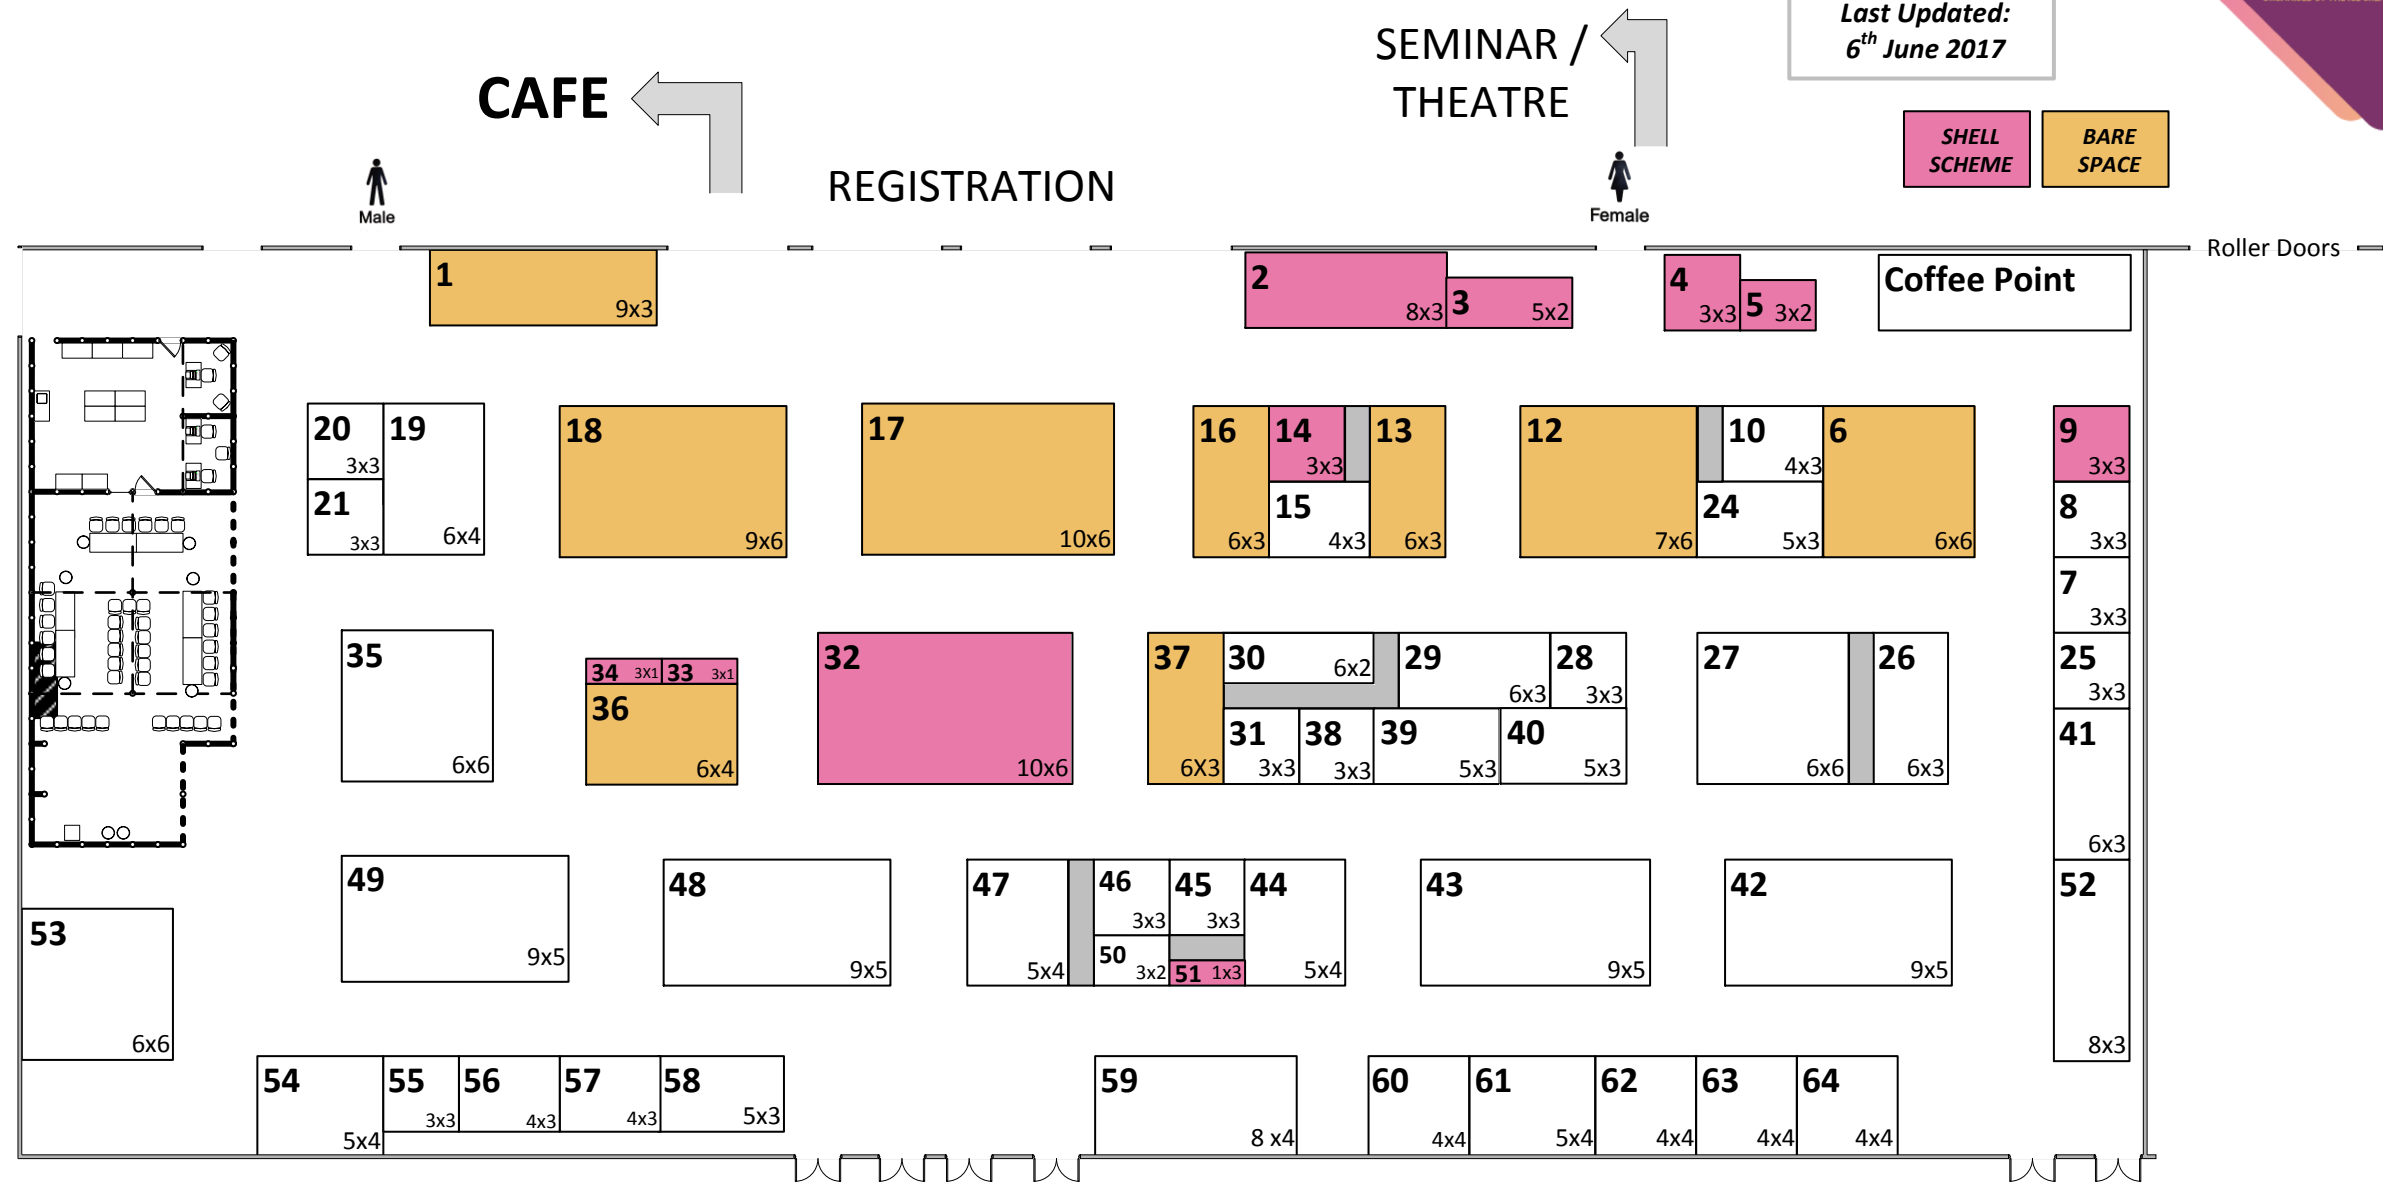

Ice Cream Expo 2018

Last Updated:
6th June 2017

THIS FLOOR PLAN IS IN A NEW BUILD & THEREFORE MAY BE SUBJECT TO CHANGE

1	WHITBY MORRISON	16	CARPIGIANI	30		43		57	
2	ICE CREAM ALLIANCE	17	ANTONELLI	31		44		58	
3	ICA Palette of Goods	18	HB INGREDIENTS	32	MACHINERY WORLD / ROKK	45		59	
4	LONGO & CO	19		33	LINK PP	46		60	
5	DCA EQUIPMENT	20		34	BUSINESS ON BIKES	47		61	
6	WAFER LTD	21		35		49		62	
8		22		36	RSS HEREFORD	50		63	
9	SLADE EDWARDS	24		37	EDONI	51	PENTIC PRICING	64	
10		25		38		52			
12	GELATO LINE LTD	26		39		53			
13	PLASTIC PROMOTIONS	27		40		54			
14	TASMAN BAY JUICIES	28		41		55			
15		29		42		56			