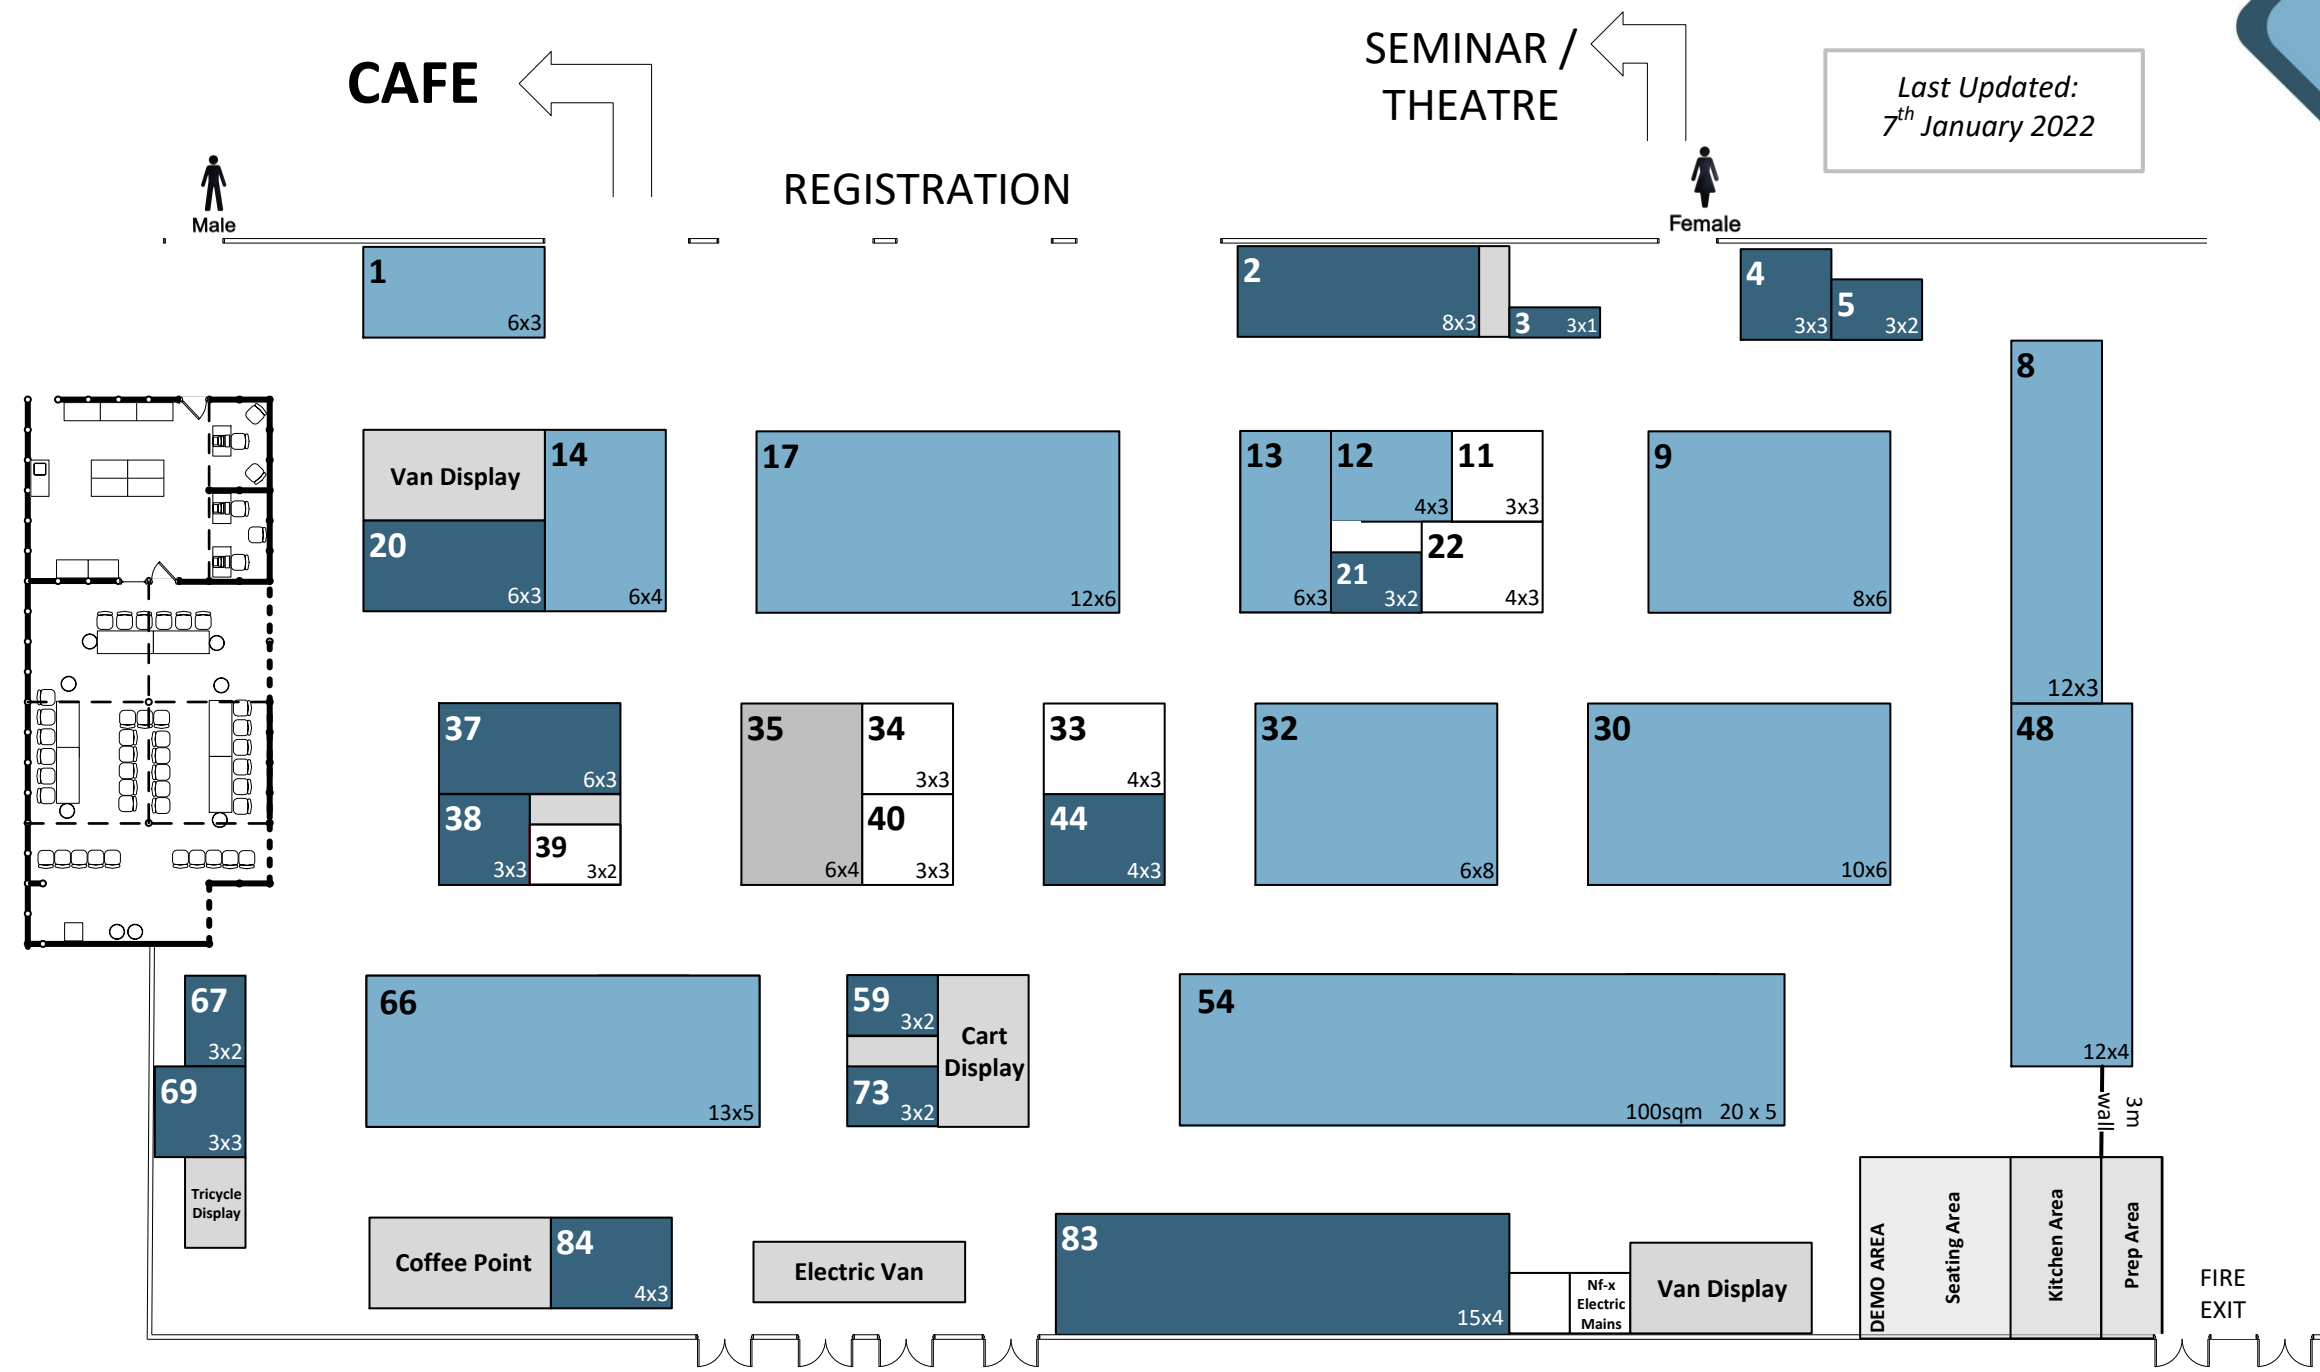

## BOOKED EXHIBITORS

1	WHITBY MORRISON	13	CARPIGIANI	28		48	WAFER LTD	74	
2	ICA STAND	14	KADIAN REFRIGERATION	30	GELATO LINE	54	MEC3	81	
3	LABELLING SOLUTIONS	15		32	CREMOLINEA	57		83	MACHINERY WORLD
4	LONGO & CO	16		33		58		84	GRECO BROTHERS
5	DCA EQUIPMENT	17	ANTONELLI	34		59	ICE CREAM DIRECT	85	
8	RSS HEREFORD	20	PARKERS PACKAGING	35		66	NIC GROUP		
9	TBC	21	LIEBHERR GB LTD	37	AHT COOLING SYSTEMS SUPERMARKET (UK) LTD	67	TYNE VALLEY ICES		
10		22		38	MOODY DIRECT	68			DEMO AREA
11		23		39		69	ICA MEMBERSHIP		
12	GELATO MARCELLO	24		44	FRONERI	73	LOTUS BAKERIES UK		