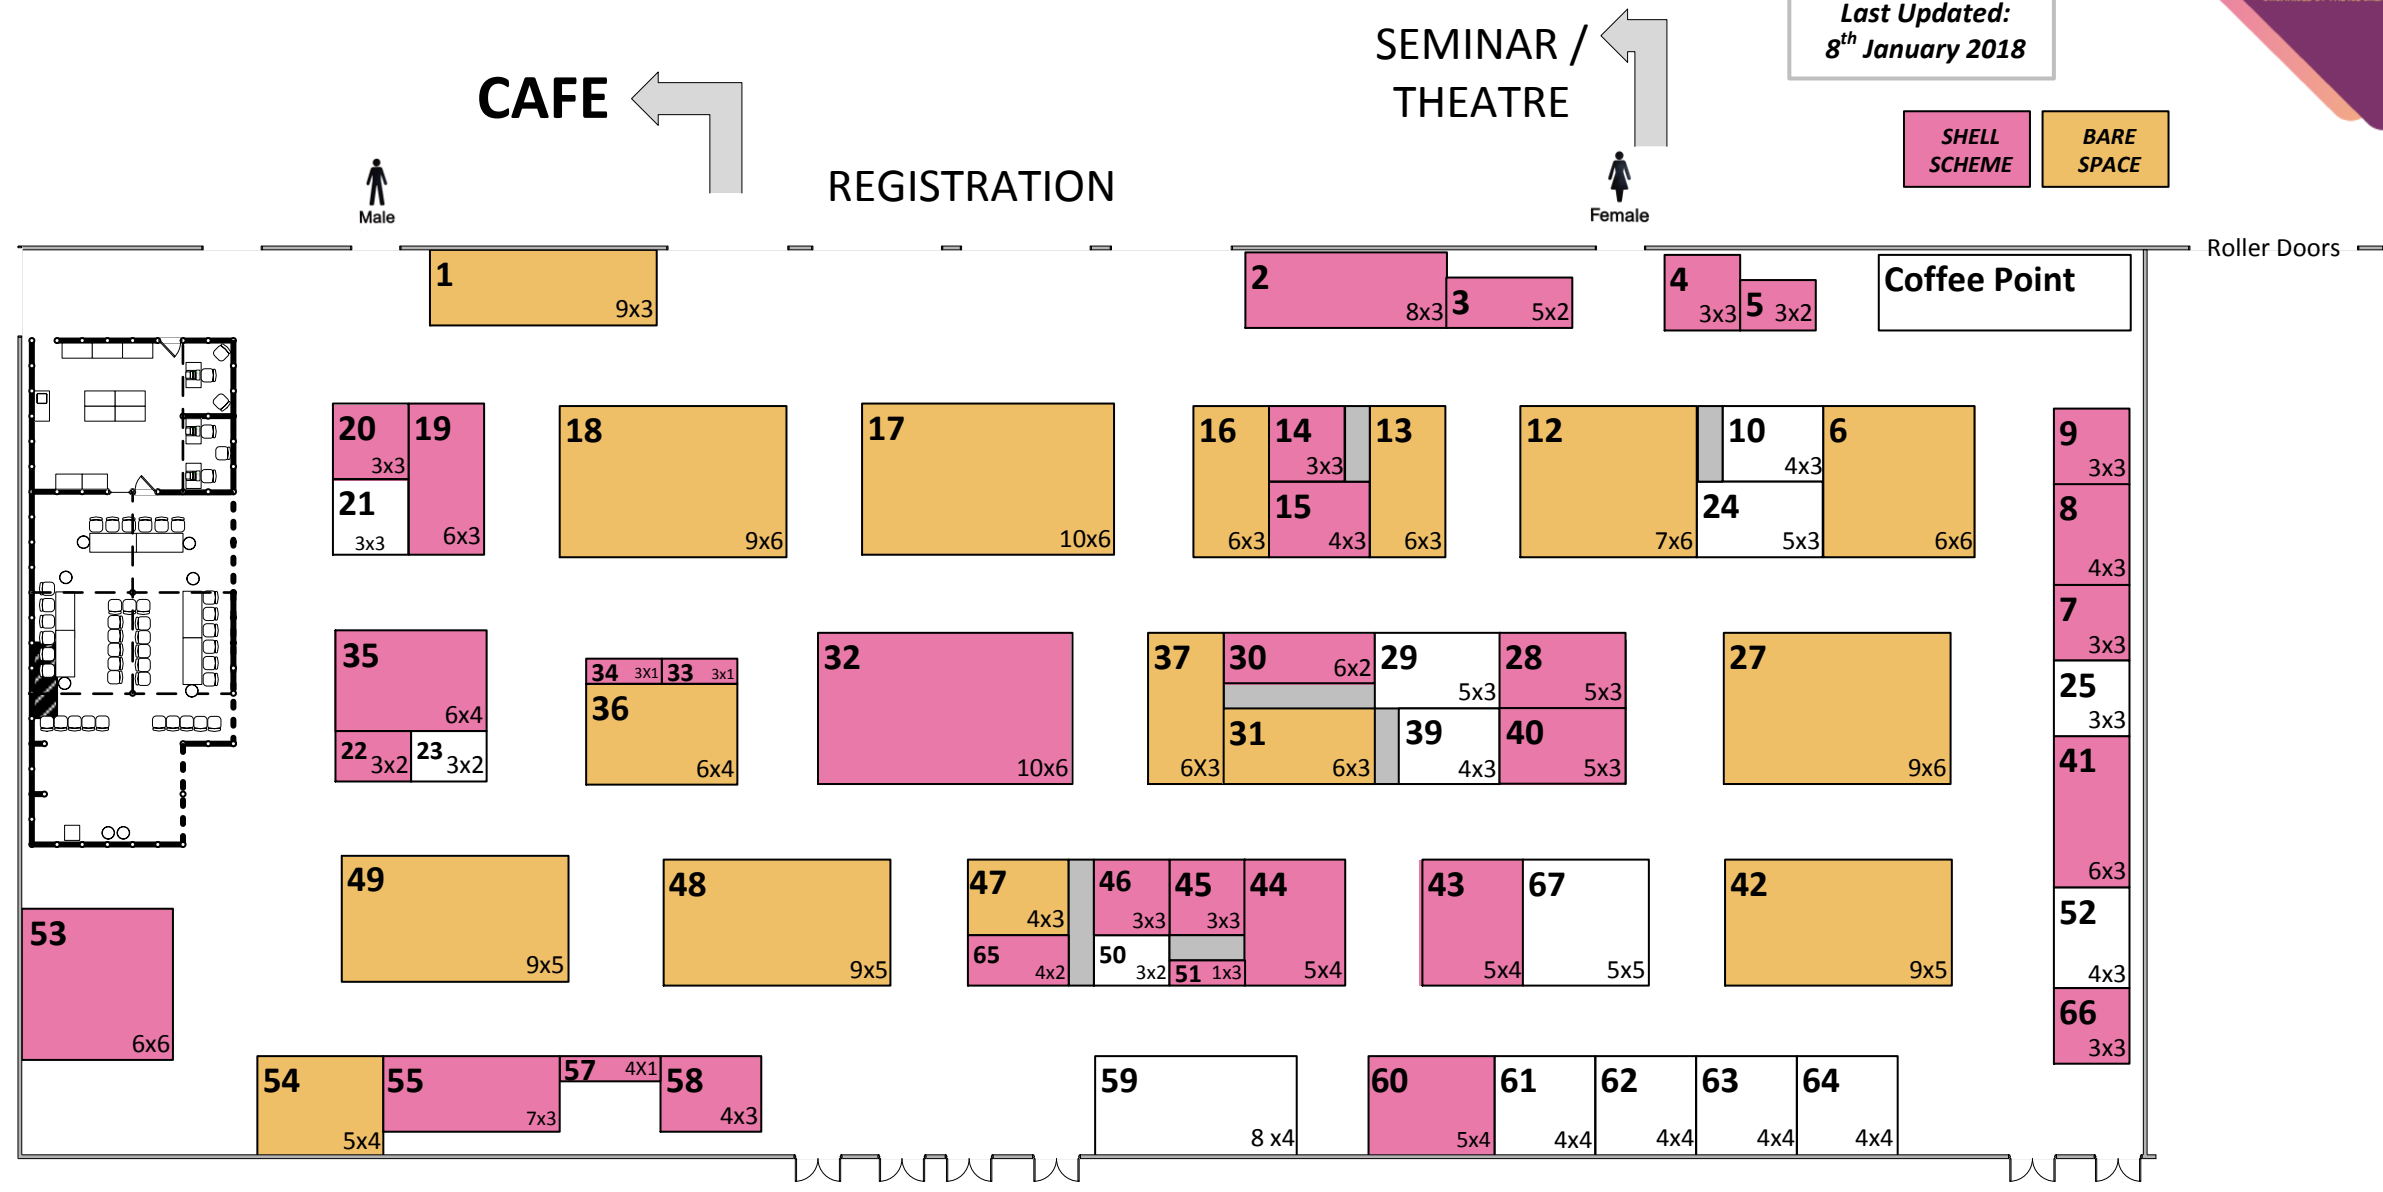

Ice Cream Expo 2018

Last Updated:
8th January 2018

THIS FLOOR PLAN IS IN A NEW BUILD & THEREFORE MAY BE SUBJECT TO CHANGE

1	WHITBY MORRISON	16	CARPIGIANI	30	US4SLUSH	44	EPTA UK	59	
2	ICE CREAM ALLIANCE	17	ANTONELLI	31	DAN O'NEILL ICE CREAM MACHINES	45	LIEBHERR	60	TAS GROUP
3	ICA Palette of Goods	18	HB INGREDIENTS	32	MACHINERY WORLD / ROKK	46	TETRA PAK PROCESSING LTD	61	
4	LONGO & CO	19	ASHWOOD	33	LINK PP	47	SUNCREAM DAIRIES	62	
5	DCA EQUIPMENT	20	SILBURY	34	BUSINESS ON BIKES	48	TOSCHI UK LTD	63	
6	WAFFER LTD	21		35	PARKERS PACKAGING	49	CATERLINK	64	
7	REGIS MILK INDUSTRIES LTD	22	QUALITY SYSTEMS SOLUTIONS LTD	36	RSS HEREFORD	50		65	PRODOTTI STELLA
8	FENTON PACKAGING	23		37	EDONI	51	PENTIC PRICING	66	LSI ENERGY
9	SLADE EDWARDS	24		38		52		67	
10		25		39		53	BIG IDEA DESIGN		
12	GELATO LINE LTD	26		40	FIRST 4 FROZEN	54	BARRY CALLEBAUT		
13	PLASTIC PROMOTIONS	27	UNILEVER	41	STELLA ICE CREAM	55	KEYLINK		
14	TASMAN BAY JUICIES	28	DOXEY PROCESS ENGINEERING LTD	42	MARCANTONIO	57	MINIMELTS 4UK		
15	JERSEY DAIRY	29		43	MEDITERRANEAN ICES	58	FRANCO'S ICES LTD		