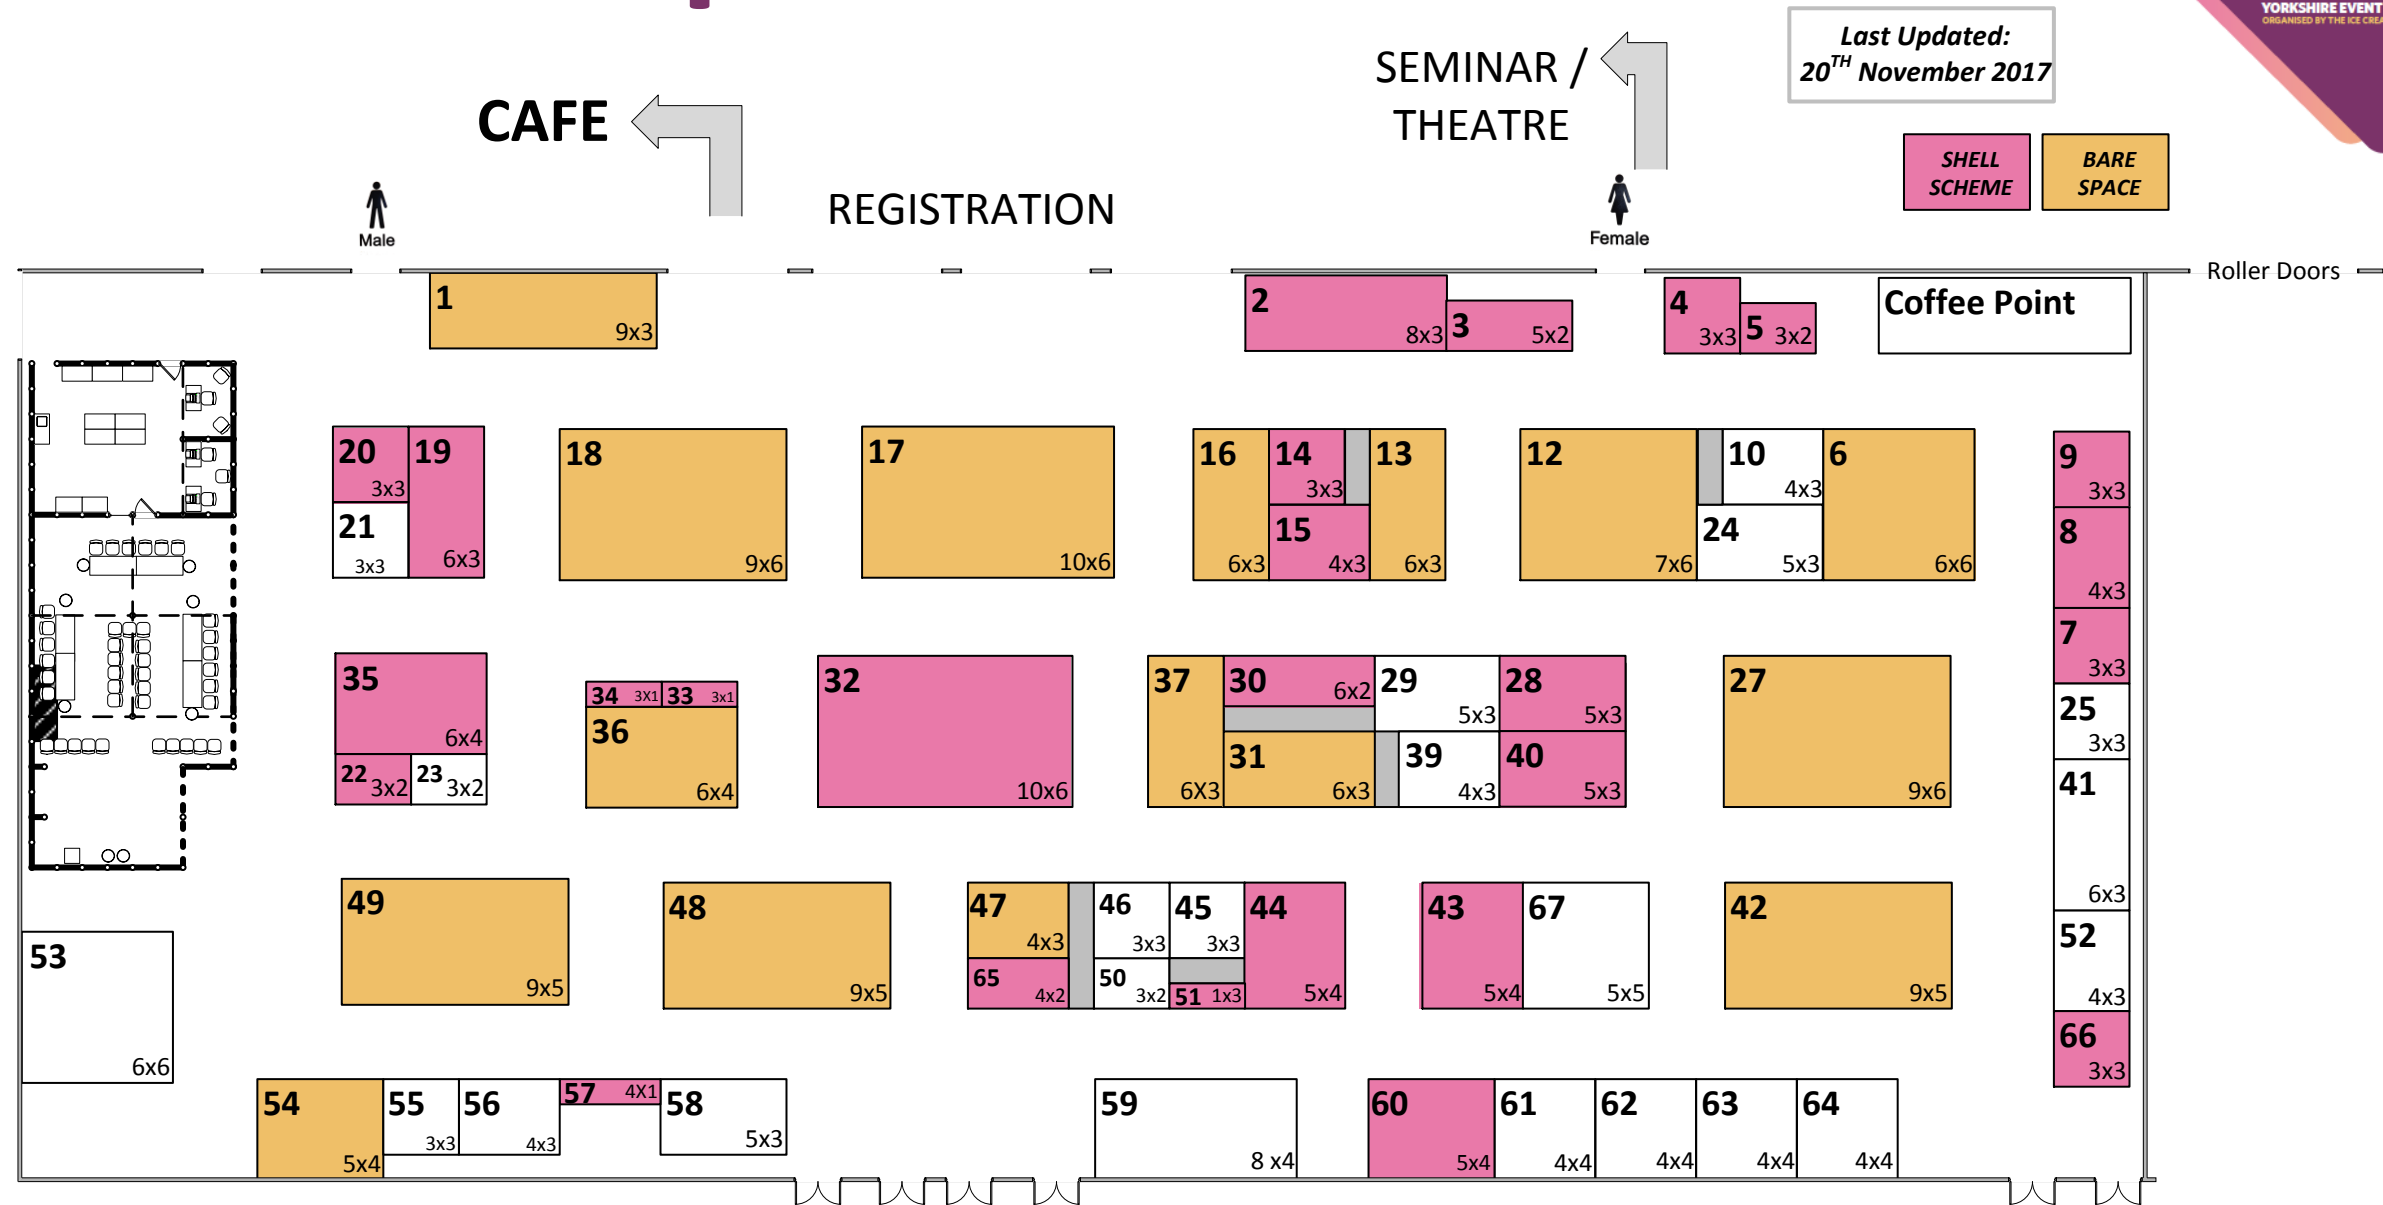

Ice Cream Expo 2018

THIS FLOOR PLAN IS IN A NEW BUILD & THEREFORE MAY BE SUBJECT TO CHANGE

1	WHITBY MORRISON	16	CARPIGIANI	30	US4SLUSH	44	EPTA UK	58	
2	ICE CREAM ALLIANCE	17	ANTONELLI	31	DAN O'NEILL ICE CREAM MACHINES	45		59	
3	ICA Palette of Goods	18	HB INGREDIENTS	32	MACHINERY WORLD / ROKK	46		60	TAS GROUP
4	LONGO & CO	19	ASHWOOD	33	LINK PP	47	SUNCREAM DAIRIES	61	
5	DCA EQUIPMENT	20	SILBURY	34	BUSINESS ON BIKES	48	TOSCHI UK LTD	62	
6	WAFER LTD	21		35	PARKERS PACKAGING	49	CATERLINK	63	
7	REGIS MILK INDUSTRIES LTD	22	QUALITY SYSTEMS SOLUTIONS LTD	36	RSS HEREFORD	50		64	
8	FENTON PACKAGING	23		37	EDONI	51	PENTIC PRICING	65	PRODOTTI STELLA
9	SLADE EDWARDS	24		38		52		66	LSI ENERGY
10		25		39		53		67	
12	GELATO LINE LTD	26		40	FIRST 4 FROZEN	54	BARRY CALLEBAUT		
13	PLASTIC PROMOTIONS	27	UNILEVER	41		55			
14	TASMAN BAY JUICIES	28	DOXEY PROCESS ENGINEERING LTD	42	MARCANTONIO	56			
15	JERSEY DAIRY	29		43	MEDITERRANEAN ICES	57	MINIMELTS 4UK		