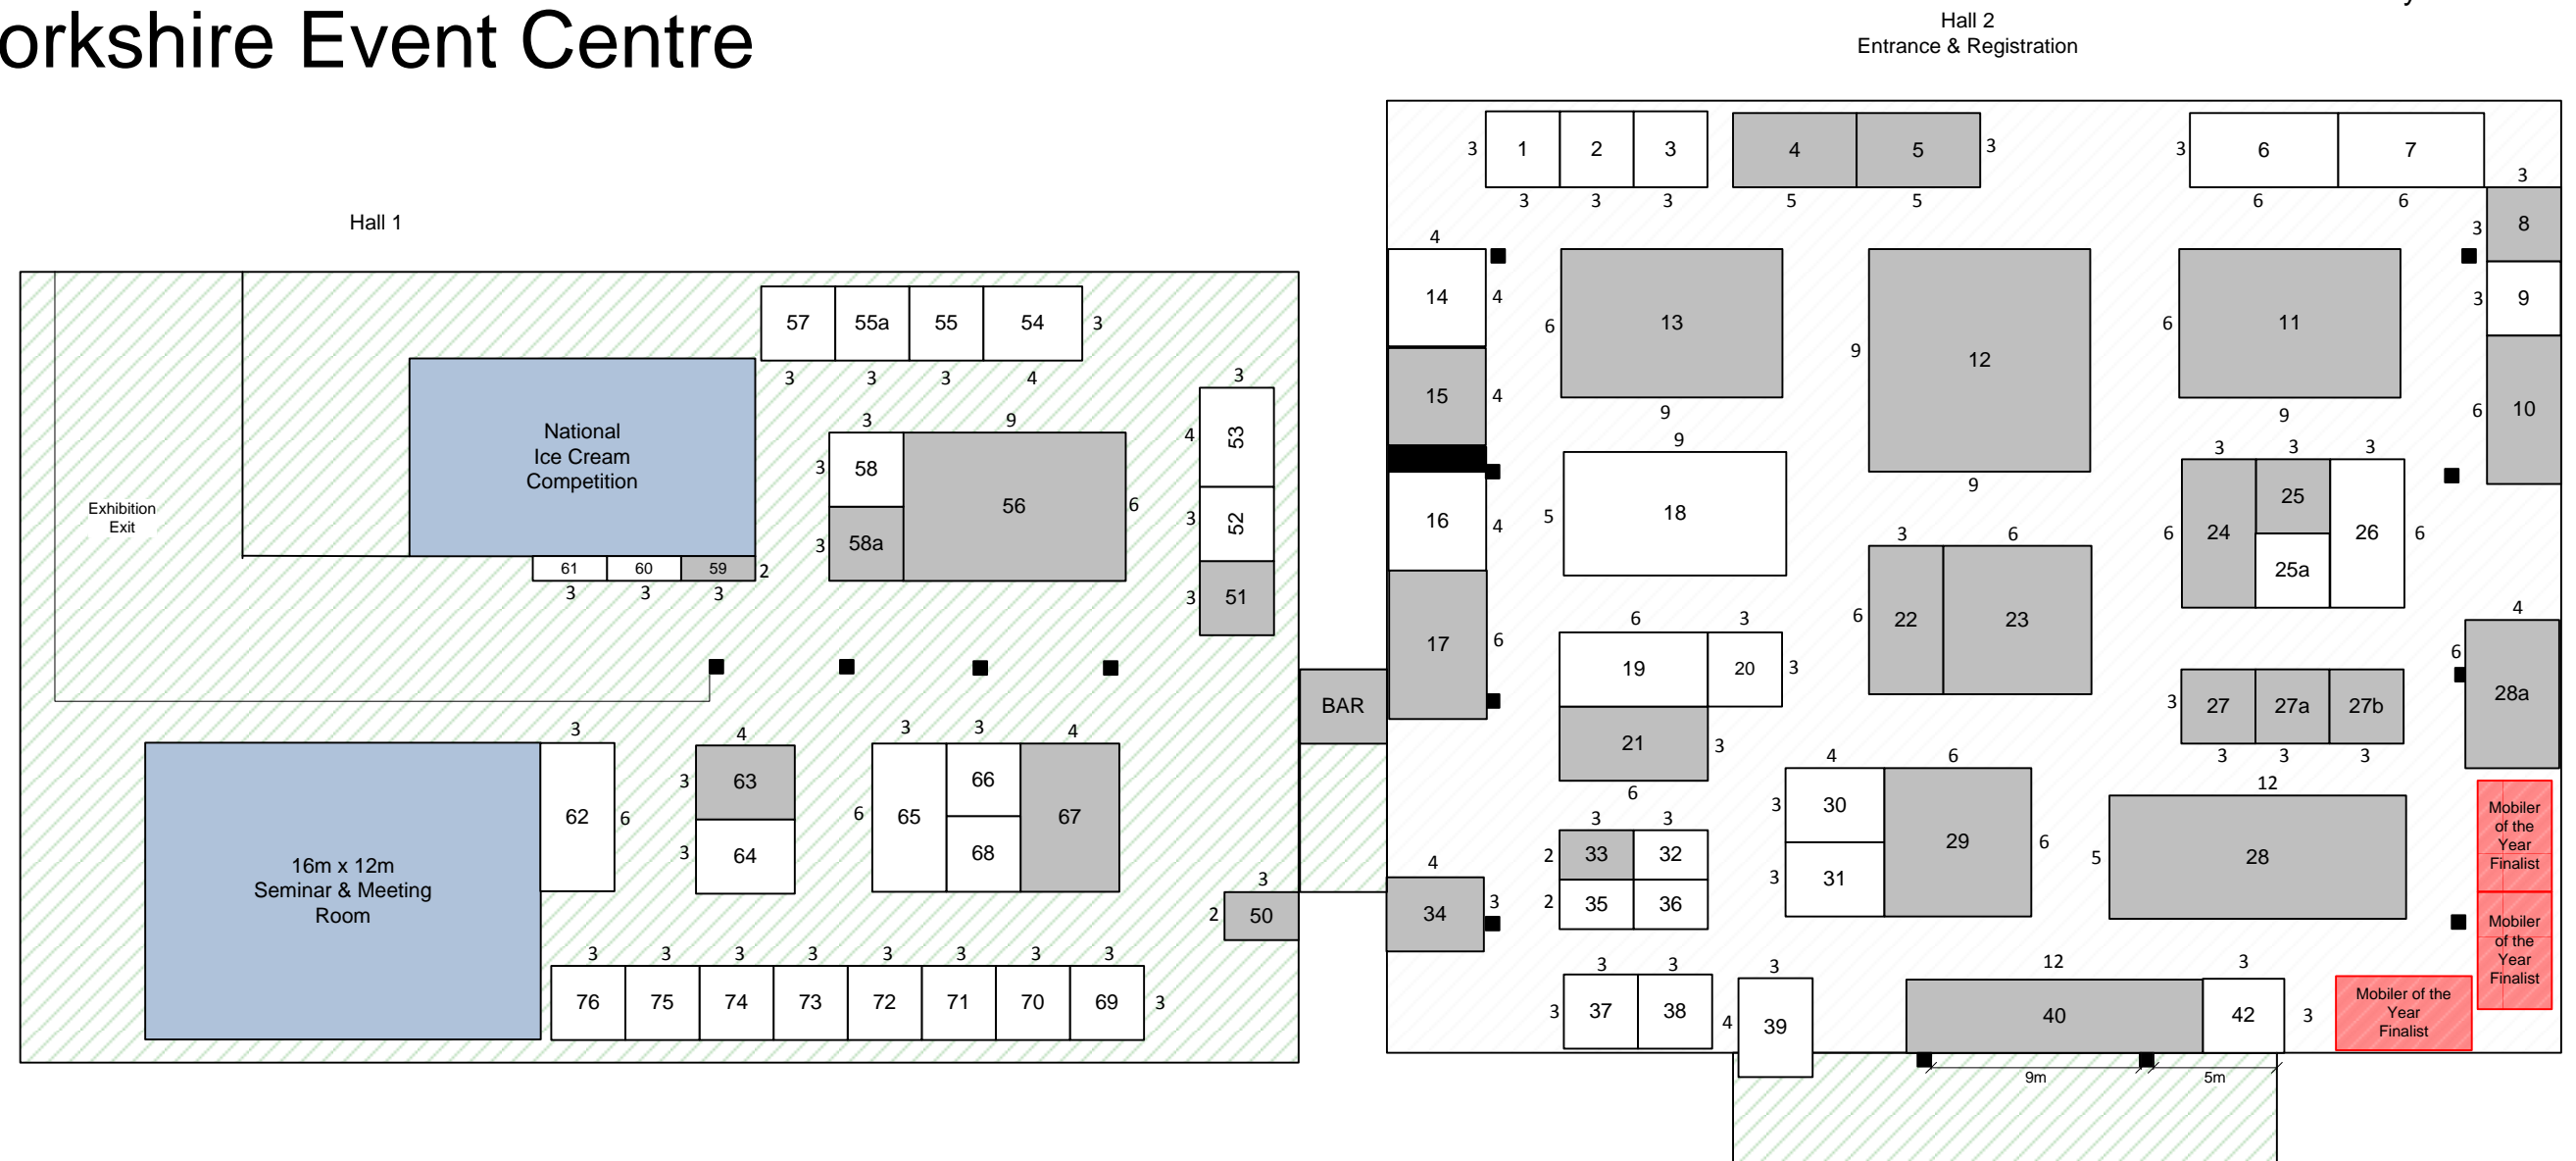

# ICA 2013 Yorkshire Event Centre

Last updated  
May 2012

1		21	SUPREME ICE CREAM	37		63	JERSEY DAIRY
2		22	EDONI	38		64	
3		23	MARS CHOCOLATE	39		65	
4	ICA	24	CARPIGANI	40	WHITBY MORRISON	66	
5	NCASS	25	CATERERS CLUB / MOBILERS	42		67	MARKET ENTERPRIZE
6		25a		50	KR WAFERS	68	
7		26		51	SLADE EDWARDS	69	
8	HR4UK	27	ICE CREAM WORLD	52		70	
9		27a	ICE CREAM DIRECT	53		71	
10	EVO COMPOSITES	27b	ICE CREAM DIRECT	54		72	
11	CALL CATERLINK	28a	ICE CREAM DIRECT	55		73	
12	MACHINERY WORLD	28	MARCANTONIO	55a		74	
13	SOLERCO	29	ALFREDS	56	ANTONELLI	75	
14		30		57		76	
15	DCA EQUIPMENT	31		58			
16		32		58a	SILBURY MARKETING		
17	AHT COOLING	33	INVOPAK	59	FRAMPTONS		
18		34	COFFEE & ICE	60			
19		35		61			
20		36		62			